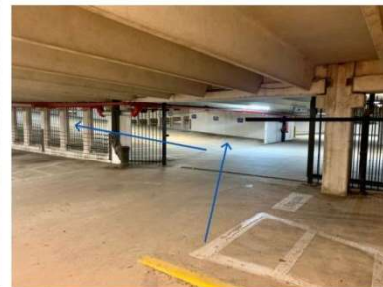

Parking Instructions

#1: Visitor garage entrance is on Rookin Street (one closer to the freeway). The gate will open automatically as you pull up.

#3: There are 8 parking spaces outside next to the building but make sure you do not park at Denny's or KFC.

RESERVED FOR
VISITORS OF SUITE 110
DR. ALBERT LIN

#2: In the garage, going straight accesses the first floor only. Turning right goes to 4 blue labeled reserve parking spaces against the white wall. You can also go upstairs for more parking.