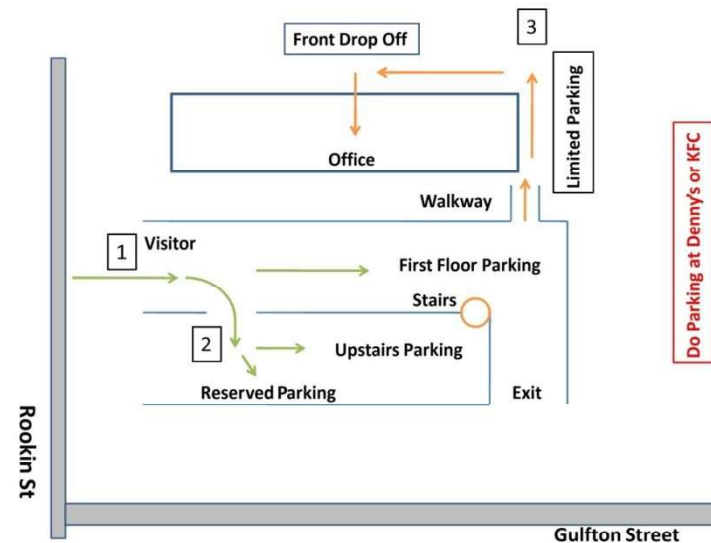

Parking Instructions

#1: Visitor garage entrance is on Rookin Street (one closer to the freeway). The gate will open automatically as you pull up.

#3: There are 8 parking spaces outside next to the building but make sure you do not park at Denny's or KFC.

RESERVED FOR
VISITORS OF SUITE 110
DR. ALBERT LIN

#2: In the garage, going straight accesses the first floor only. Turning right goes to 4 blue labeled reserve parking spaces against the white wall. You can also go upstairs for more parking.